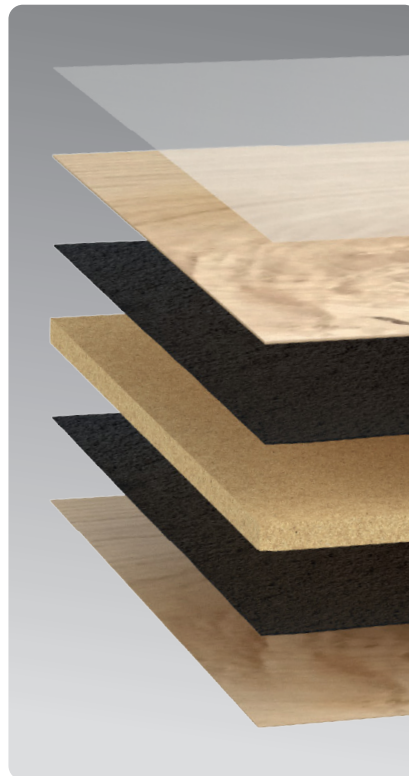

Warranty

Residential	Lifetime
Light Commercial	10 Years

- Smooth Pro Matte Finish
- Hardened Real-Wood Veneer
- Wood-Powder Hardening Layer
- Välinge Compositek™ Core
- Wood-Powder Hardening Layer
- Hardened-Wood Backing Layer

Available Moldings

Transitions

Stair Solutions

THRESHOLD

T-MOLDING

REDUCER

QUARTER ROUND

LOCKING STAIR NOSE

FLUSH SQUARE NOSE

FLUSH BULLNOSE

Floating applications: no transitions needed for 82ft.
GlueDown applications: no transitions needed.

SCAN FOR
MORE INFO