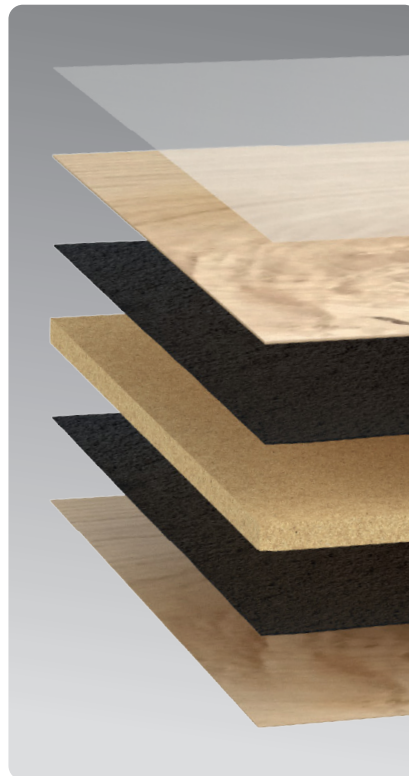

Warranty

Residential	Lifetime
Light Commercial	10 Years

- Smooth Pro Matte Finish
- Hardened Real-Wood Veneer
- Wood-Powder Hardening Layer
- Välinge Compositek™ Core
- Wood-Powder Hardening Layer
- Hardened-Wood Backing Layer

Available Moldings

Transitions

Stair Solutions

Floating applications: no transitions needed for 82ft.
GlueDown applications: no transitions needed.

SCAN FOR
MORE INFO