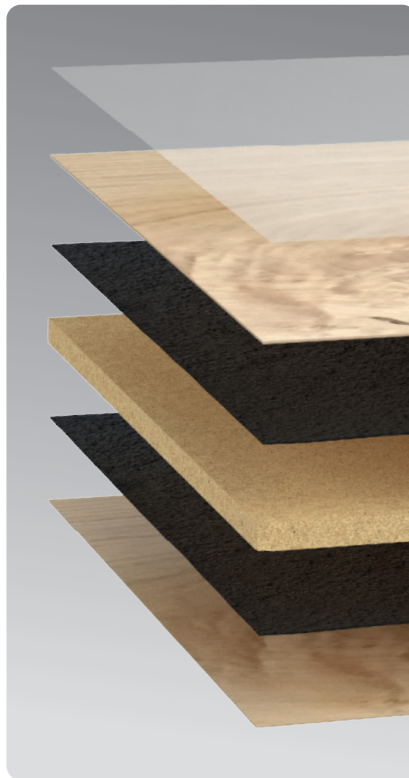

Warranty

Residential	Lifetime
Light Commercial	10 Years

- Smooth Pro Matte Finish
- Hardened Real-Wood Veneer
- Wood-Powder Hardening Layer
- Välinge Compositek™ Core
- Wood-Powder Hardening Layer
- Hardened-Wood Backing Layer

Available Moldings

Transitions

Stair Solutions

Floating applications: no transitions needed for 82ft.
GlueDown applications: no transitions needed.

SCAN FOR
MORE INFO