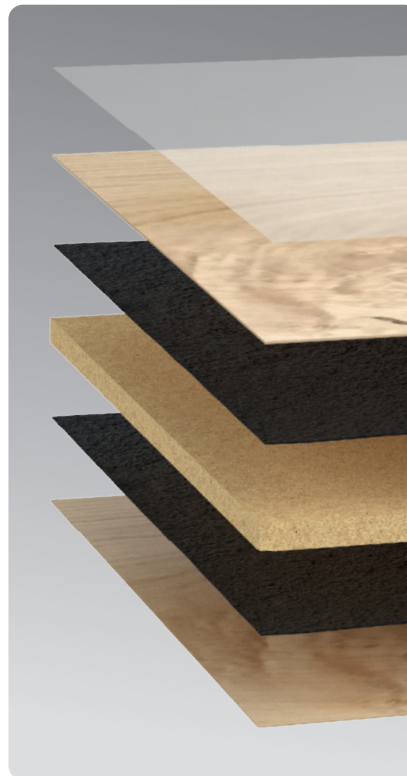

Warranty

Residential	Lifetime
Light Commercial	10 Years

- Wire Brush Textured Finish
- Hardened Real-Wood Veneer
- Wood-Powder Hardening Layer
- Välinge Compositek™ Core
- Wood-Powder Hardening Layer
- Hardened-Wood Backing Layer

Available Moldings

Transitions

Stair Solutions

Floating applications: no transitions needed for 82ft.
GlueDown applications: no transitions needed.

SCAN FOR
MORE INFO